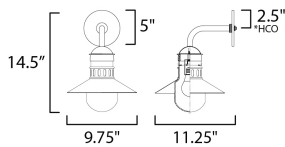

LAMPING

INPUT VOLTAGE : 120V
BULB : 1 x 60W Incandescent E26 Medium , 60W Total
BULB INCLUDED : (Not Included)
DIMMABLE : Y
LIGHTING_DIRECTION : Down